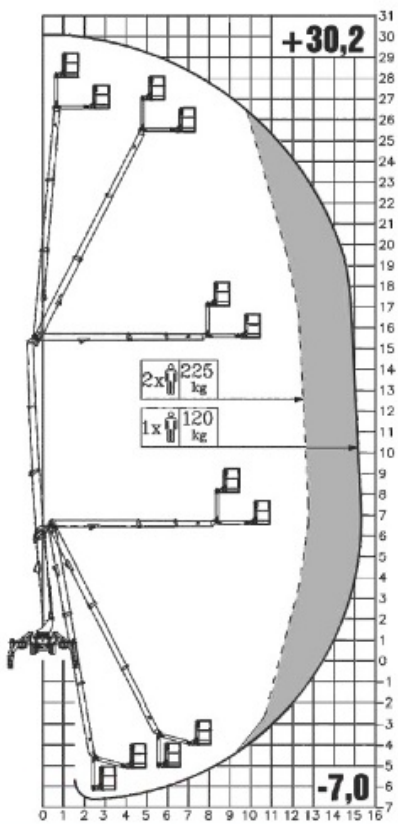

**DT30**  
SPYDER

**Passiamo sopra ogni cosa**  
We fly all over

**16 mts up and 15,5 mts over: never so high**

**Sottosopra**  
Downunder

**-7,0 m**

**Tutto in uno**  
All in one

**30°**

**Atterriamo ovunque**  
We land everywhere