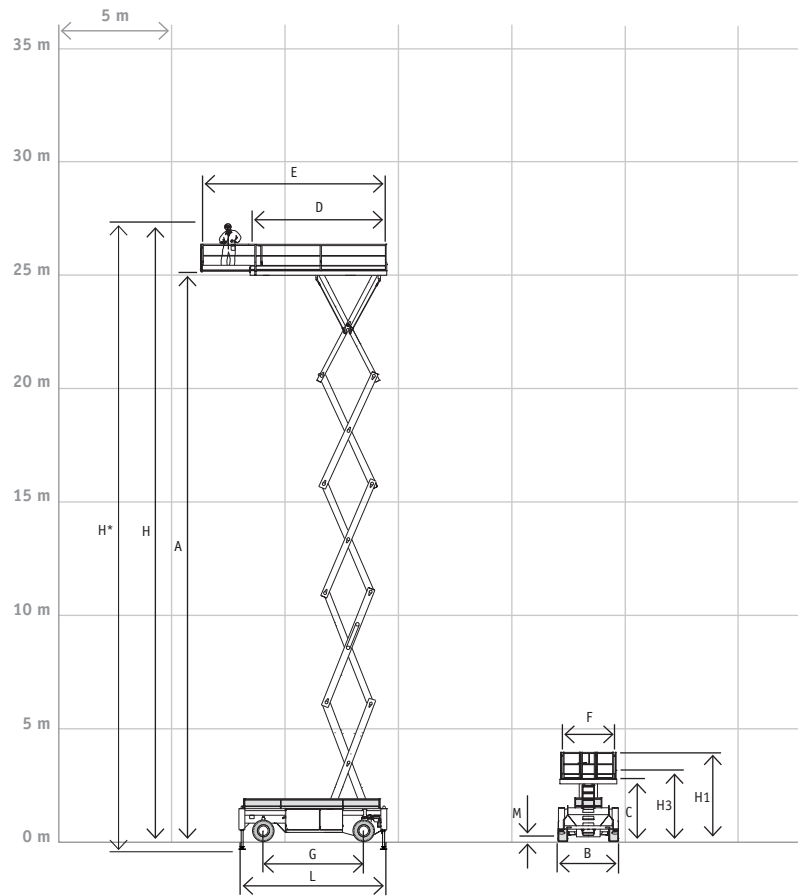

## KENMERKEN / FEATURES / MARKMALE

HL-275 D25	
H (max.)	± 27.20 m
H* (max.)	± 27.50 m
A (max.)	± 25.20 m
C (min.)	2.75 m
DxF (min.)	6.15 x 2.35 m
ExF (max.)	8.25 x 2.35 m
H1	3.89 m
H3	3.13 m
LxB	6.57 x 2.50 m
G	4.50 m
M	195 mm
∅ D	± 8.18 m
 (max.)	1.000 kg (4 pers. + 680kg)
 (max.)	1.000 kg (4 pers. + 680kg)
 (sec.)	120/105 sec.
	4.2 km/h
	0.5 km/h
	15 x 19.5
 (max.)	± 30%
	Diesel 42 - 55 kW
	22.670 kg