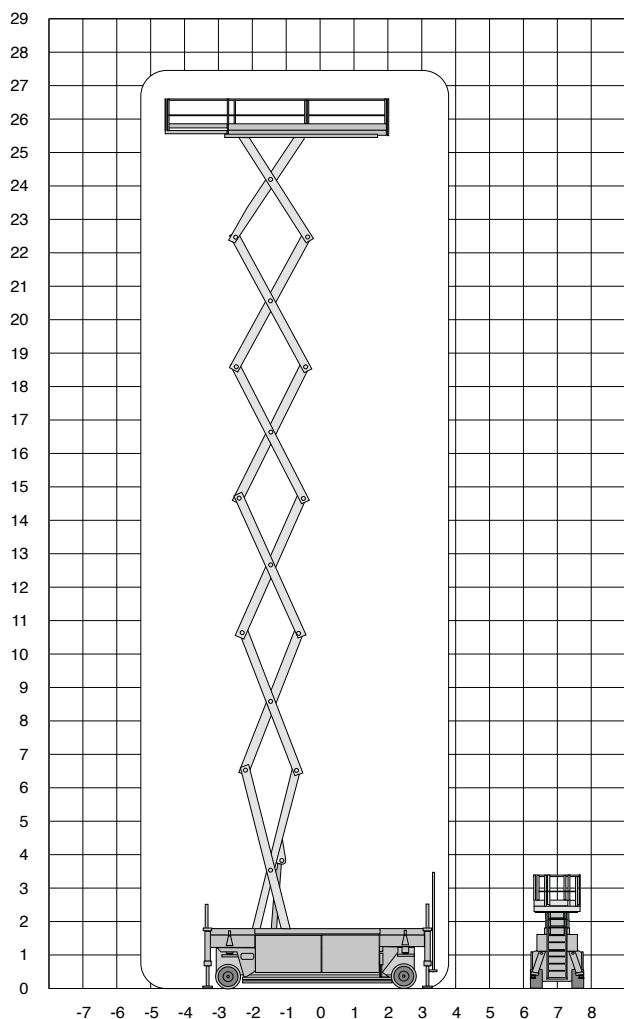

S275-14 ES SE

Working height
27,50 m

Technical specifications

Platform height	25,50 m
Working height	27,50 m
Capacity	900 kg
Platformlength/extended	6,15 m/8,40 m
Platformextension	2,25 m
Platformwidth	1,40 m
Height (rails up)	3,80 m
Height (rails lowered)	2,95 m
Outriggers	yes
Tires	non marking
Length	6,60 m
Width	1,40 m

Groundclearance	0,27 m
Turning radius	6,30 m
Power	battery
220v power source	no
Weight	20000 kg
Indoor use	yes
Outdoor use	no
Max. no. People indoors	4
Gradability	25%
Drives fully raised	yes